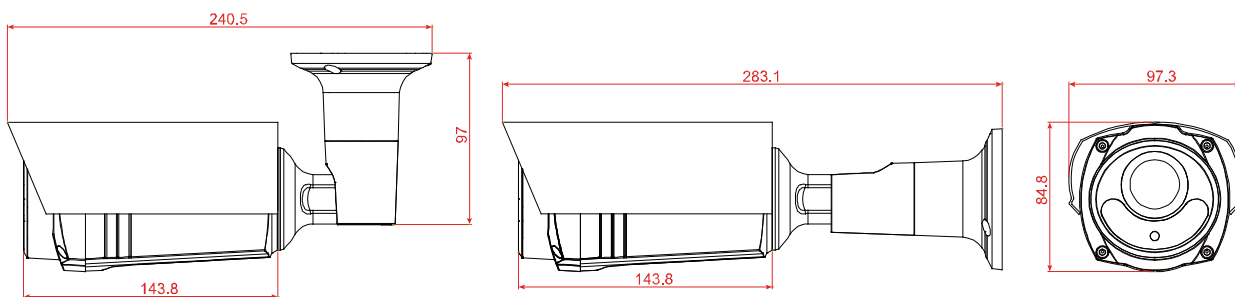

### ● 產品尺寸

Dimensional tolerance: ± 5mm